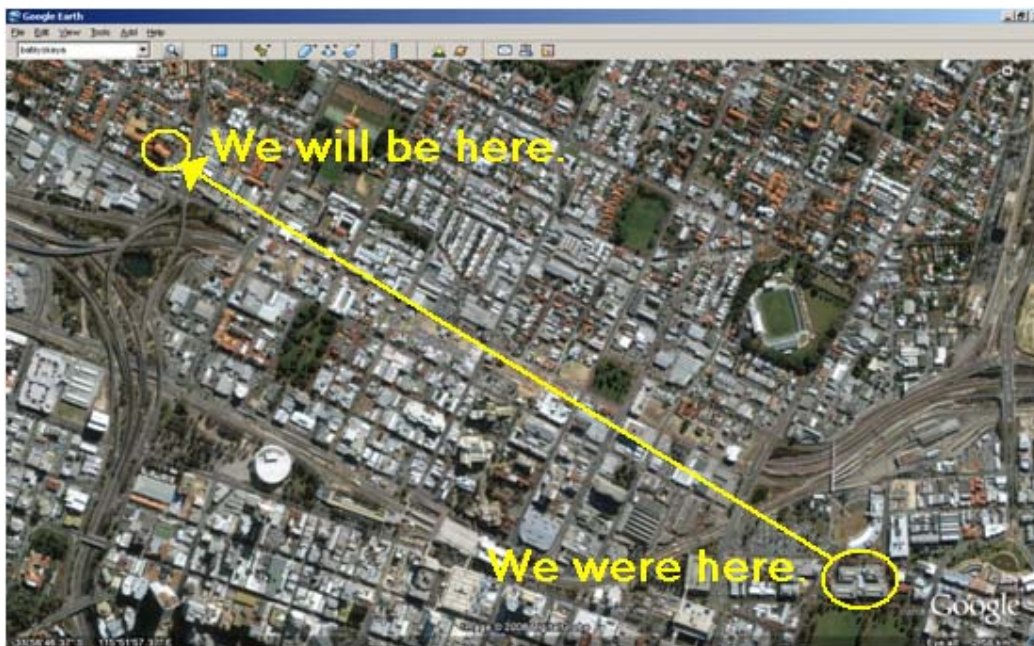

CMIS IS MOVING HOUSE!

CMIS is about to move from Central Office in East Perth to DET's WestOne Services building in West Perth.

Do not panic! There will be no changes to the services currently offered.

Cataloguing and Evaluation will continue to operate as normal. From 27 October our new address will be:

For those in the metro area, it is the orange roofed multi-storey building you see just to the left as you head north from the Freeway interchange onto Charles Street.